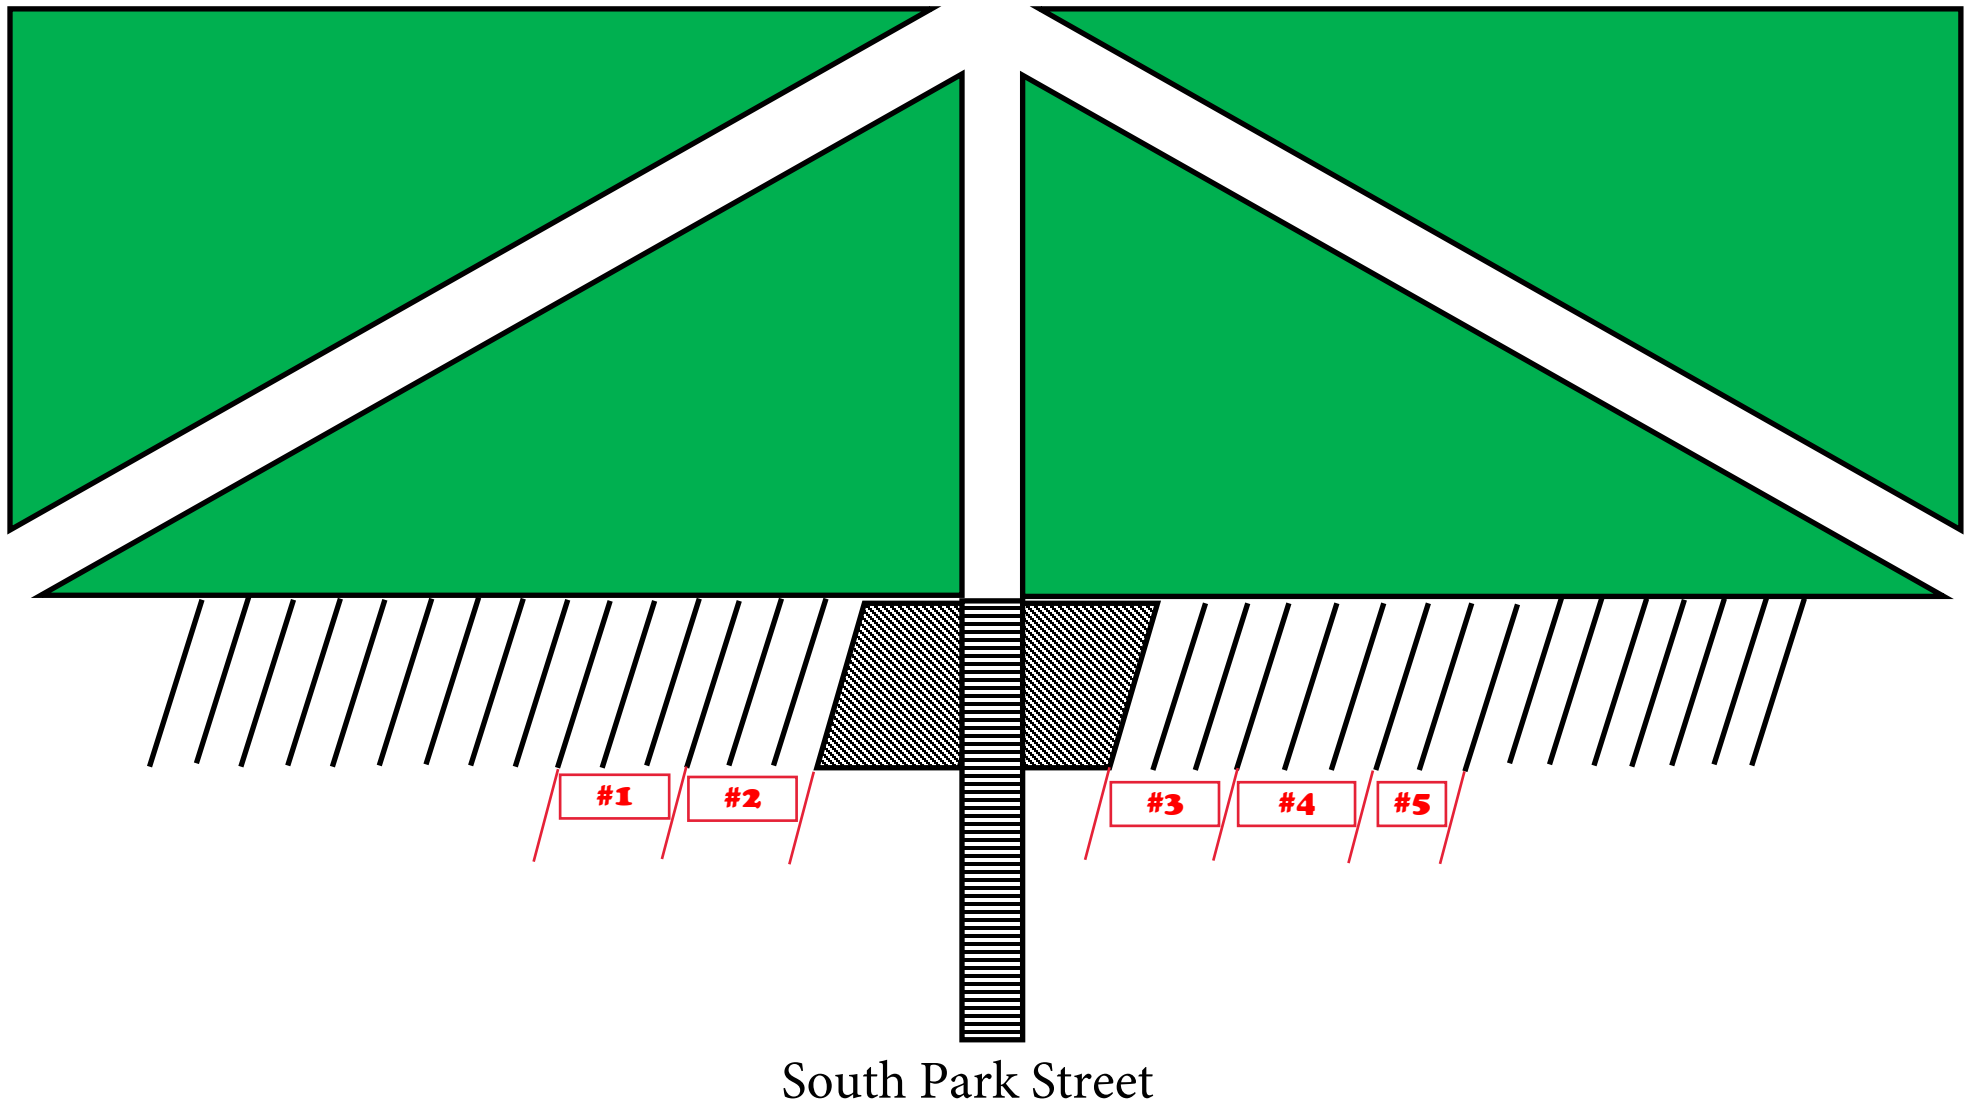

Vendor Parking Spaces

Spots #1, 2, 3, 4 (encompassing three parking spaces) are seasonal, \$100 per season
(*Jan, Feb, Mar/Apr, May, June/July, Aug, Sept/Oct, Nov, Dec*)
Spot #5 (encompassing two parking spaces) is daily or weekly, \$10 daily or \$50 weekly
(*smaller space; will not accommodate a food truck*)