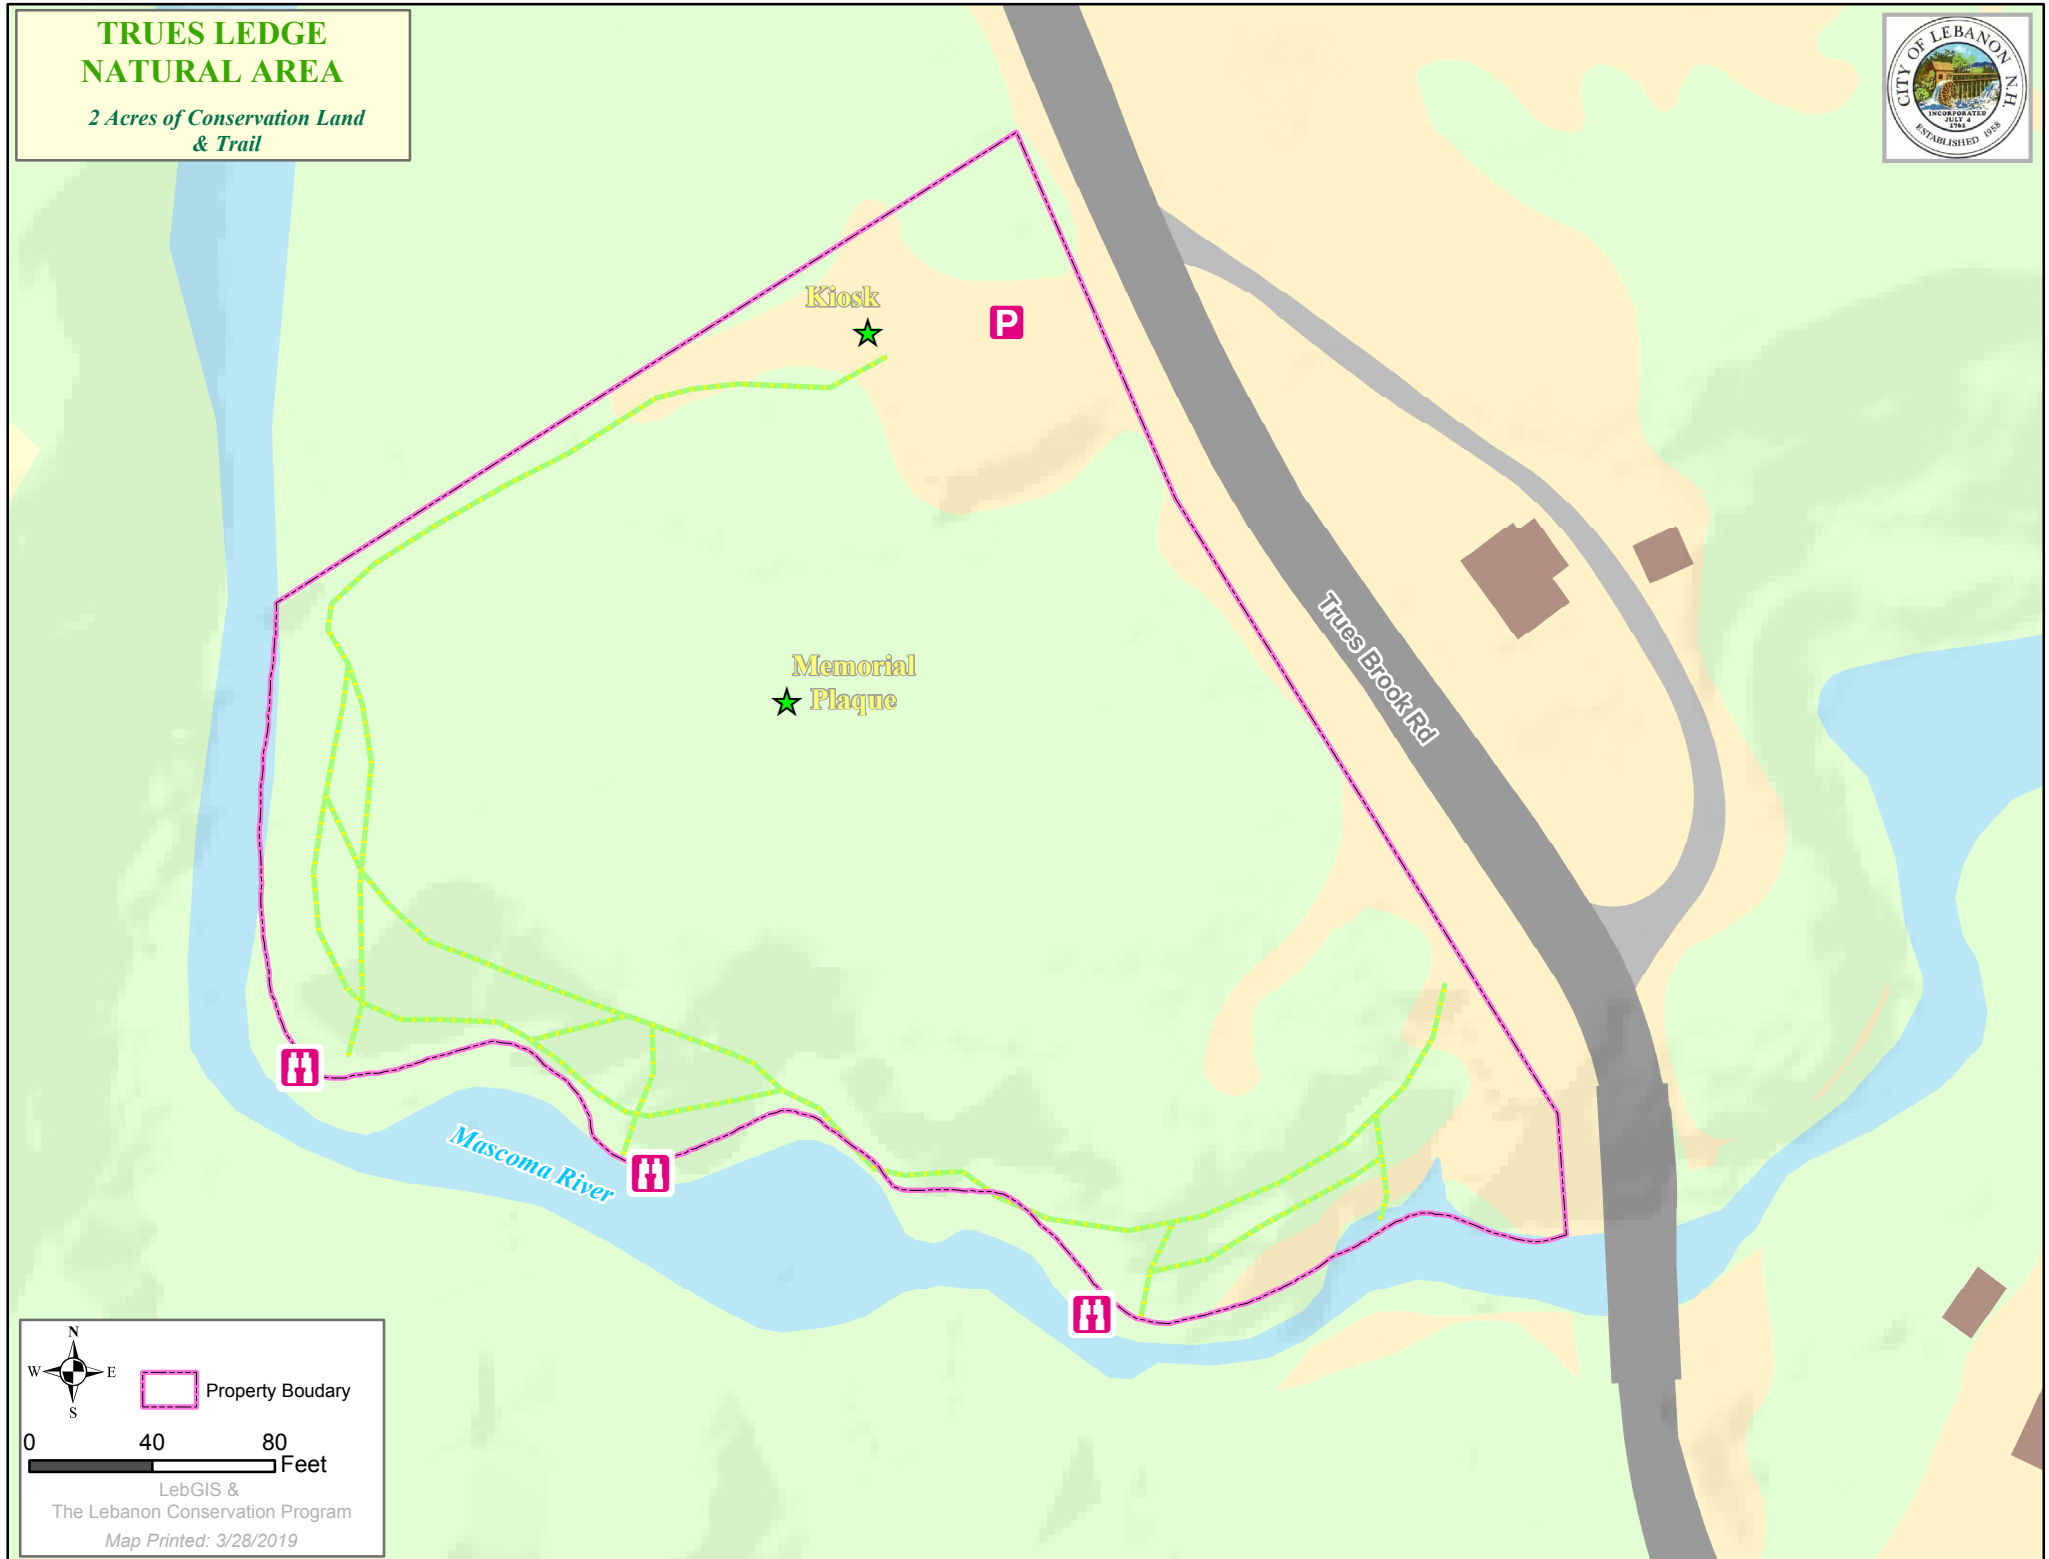

TRUES LEDGE NATURAL AREA

2 Acres of Conservation Land
& Trail

N
W E
S

Property Boundary

0 40 80 Feet

LebGIS &
The Lebanon Conservation Program

Map Printed: 3/28/2019