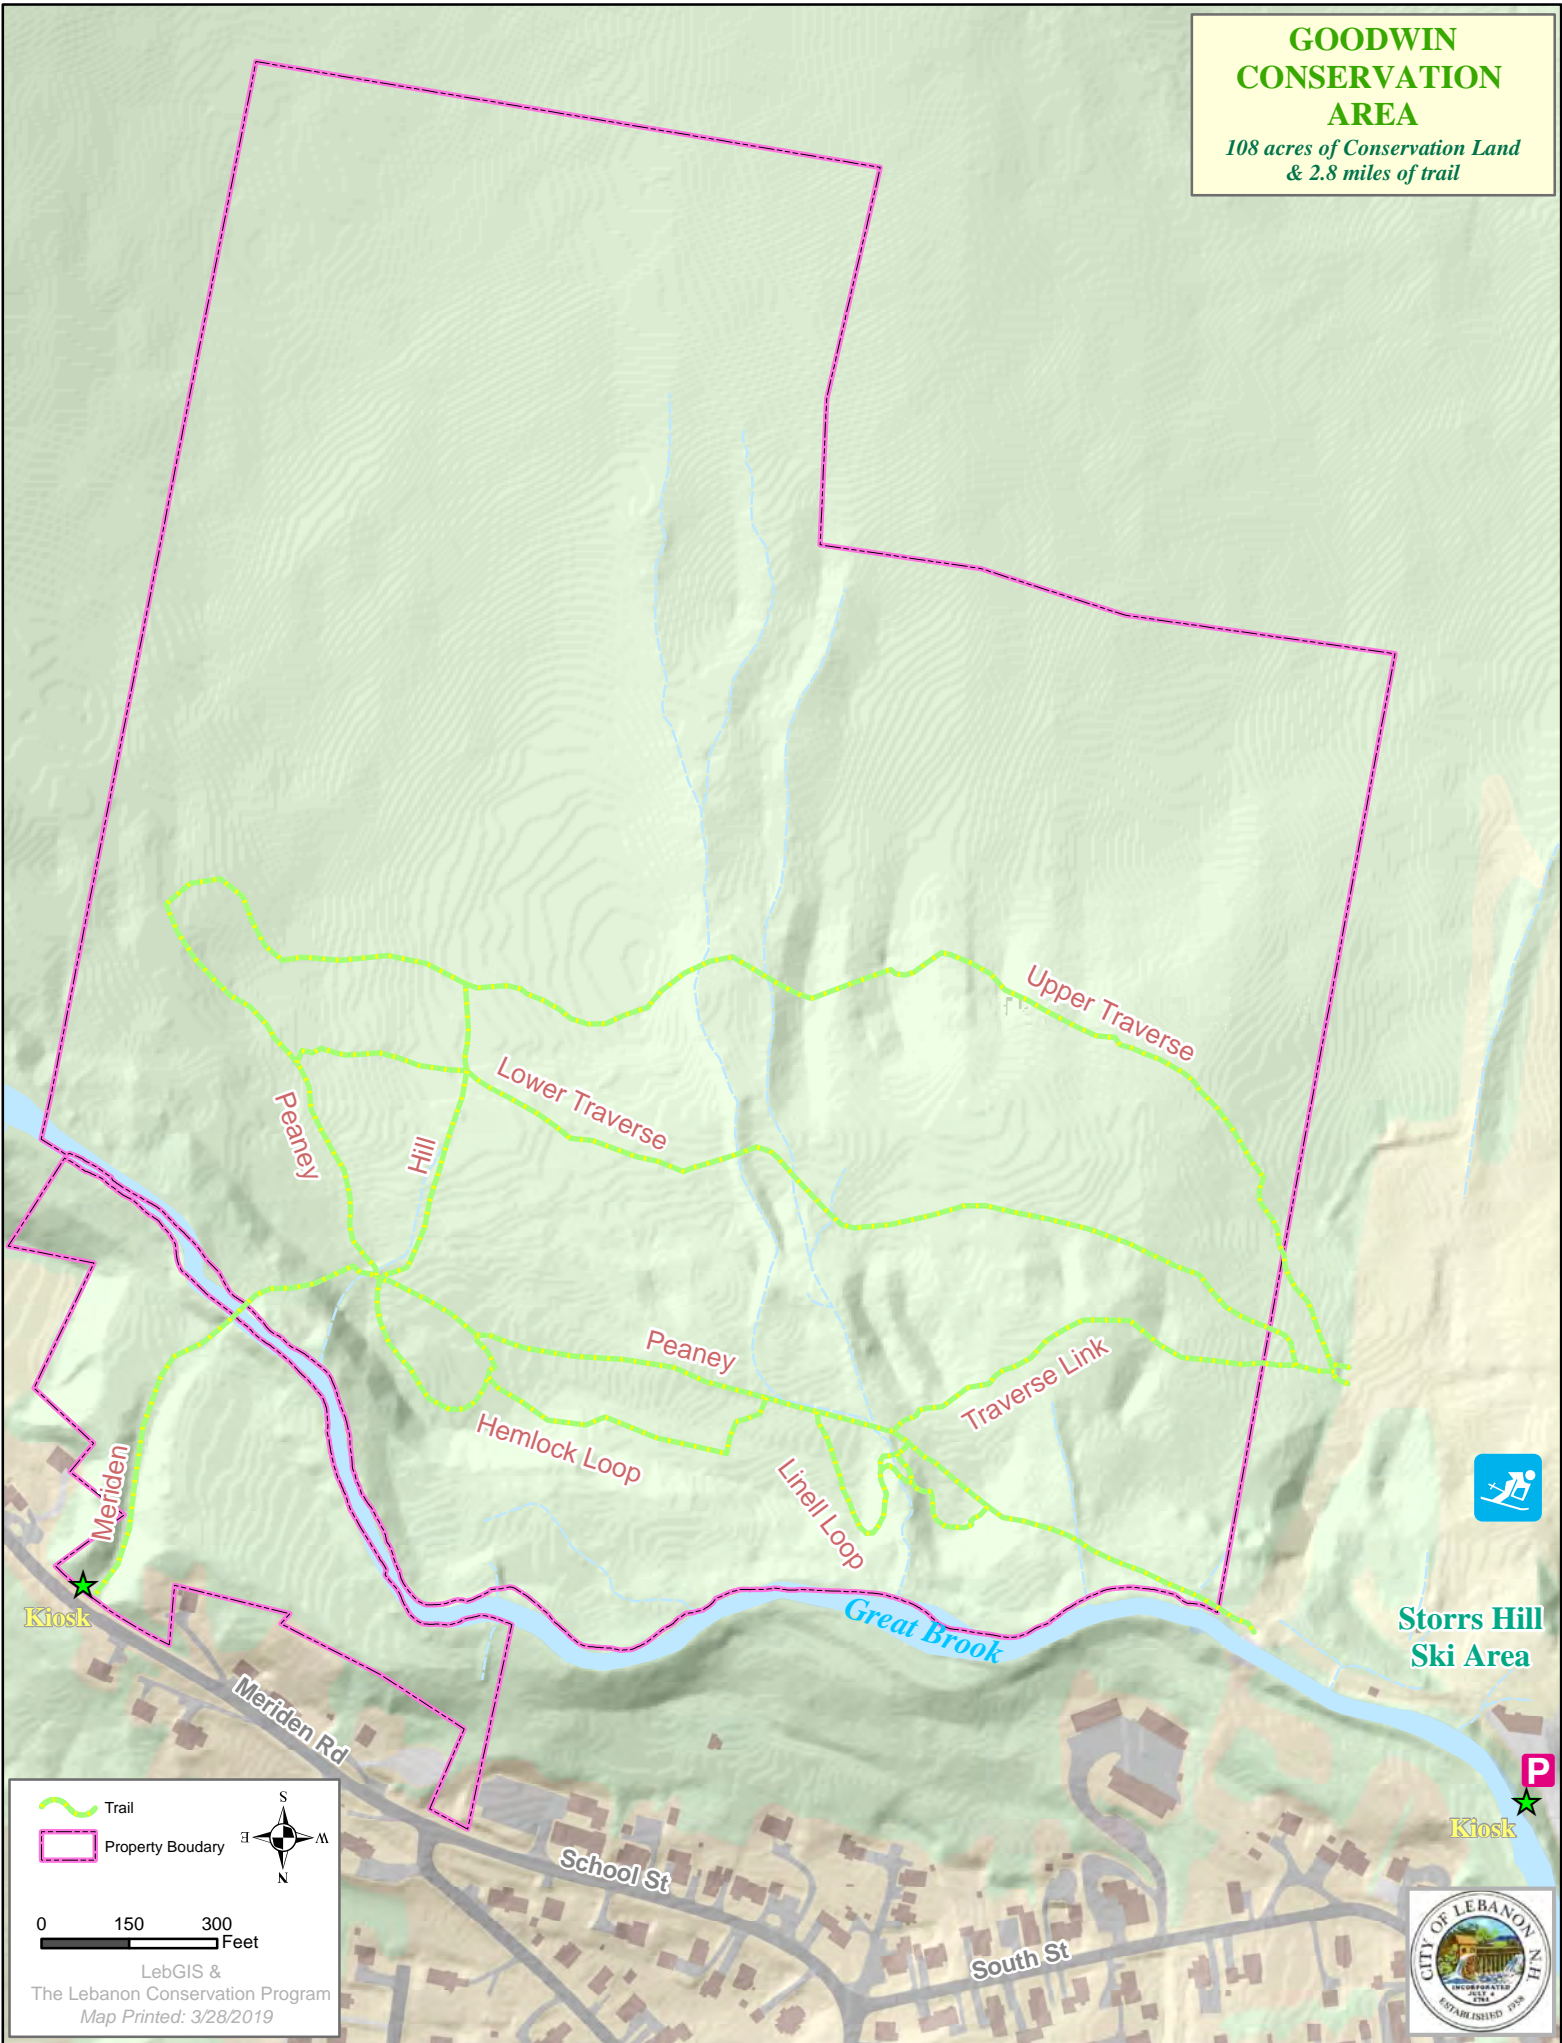

GOODWIN CONSERVATION AREA

108 acres of Conservation Land
& 2.8 miles of trail

Storrs Hill
Ski Area

Kiosk

0 150 300 Feet

LebGIS &
The Lebanon Conservation Program
Map Printed: 3/28/2019